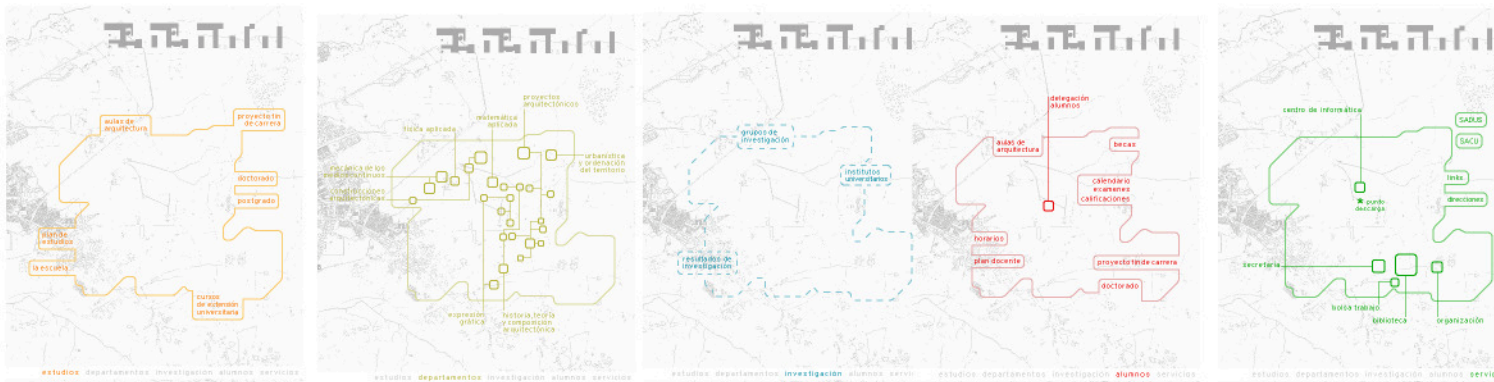

dirección / address

> Sevilla

> <http://centro.us.es/arquitectura/>

vista / glance

the single floor plans as navigation and map

the floor plan as the navigation map

the single floors related to spatial content

resumen / brief description >

when we accepted to do the web for La Escuela de Arquitectura de Sevilla we mainly did that because we wanted to try an idea we already had outlined: to base the whole navigation on the floor plans of the faculty and to directly associate space and content. unfortunately the budget was cut during realizing the first phase and we never got the green light to widen this idea towards the whole cityplan and its related issues.