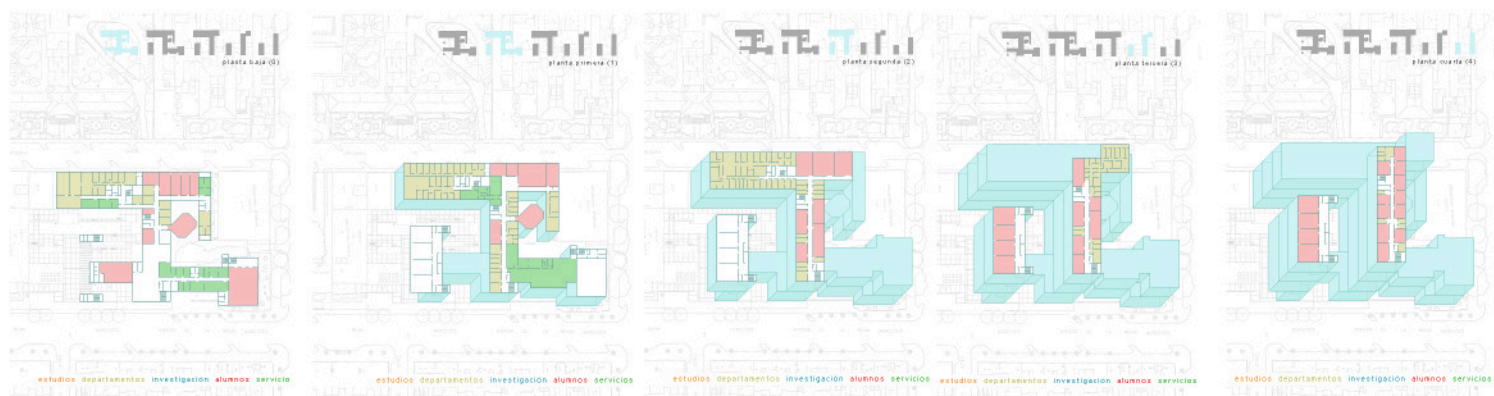

dirección / address

> Sevilla

> <http://centro.us.es/arquitectura/>

vista / glance

the single floor plans as navigation and map

the floor plan as the navigation map

the single floors related to spatial content

resumen / brief description >

when we accepted to do the web for La Escuela de Arquitectura de Sevilla we mainly did that because we wanted to try an idea we already had outlined: to base the whole navigation on the floor plans of the faculty and to directly associate space and content. unfortunately the budget was cut during realizing the first phase and we never got the green light to widen this idea towards the whole cityplan and its related issues.